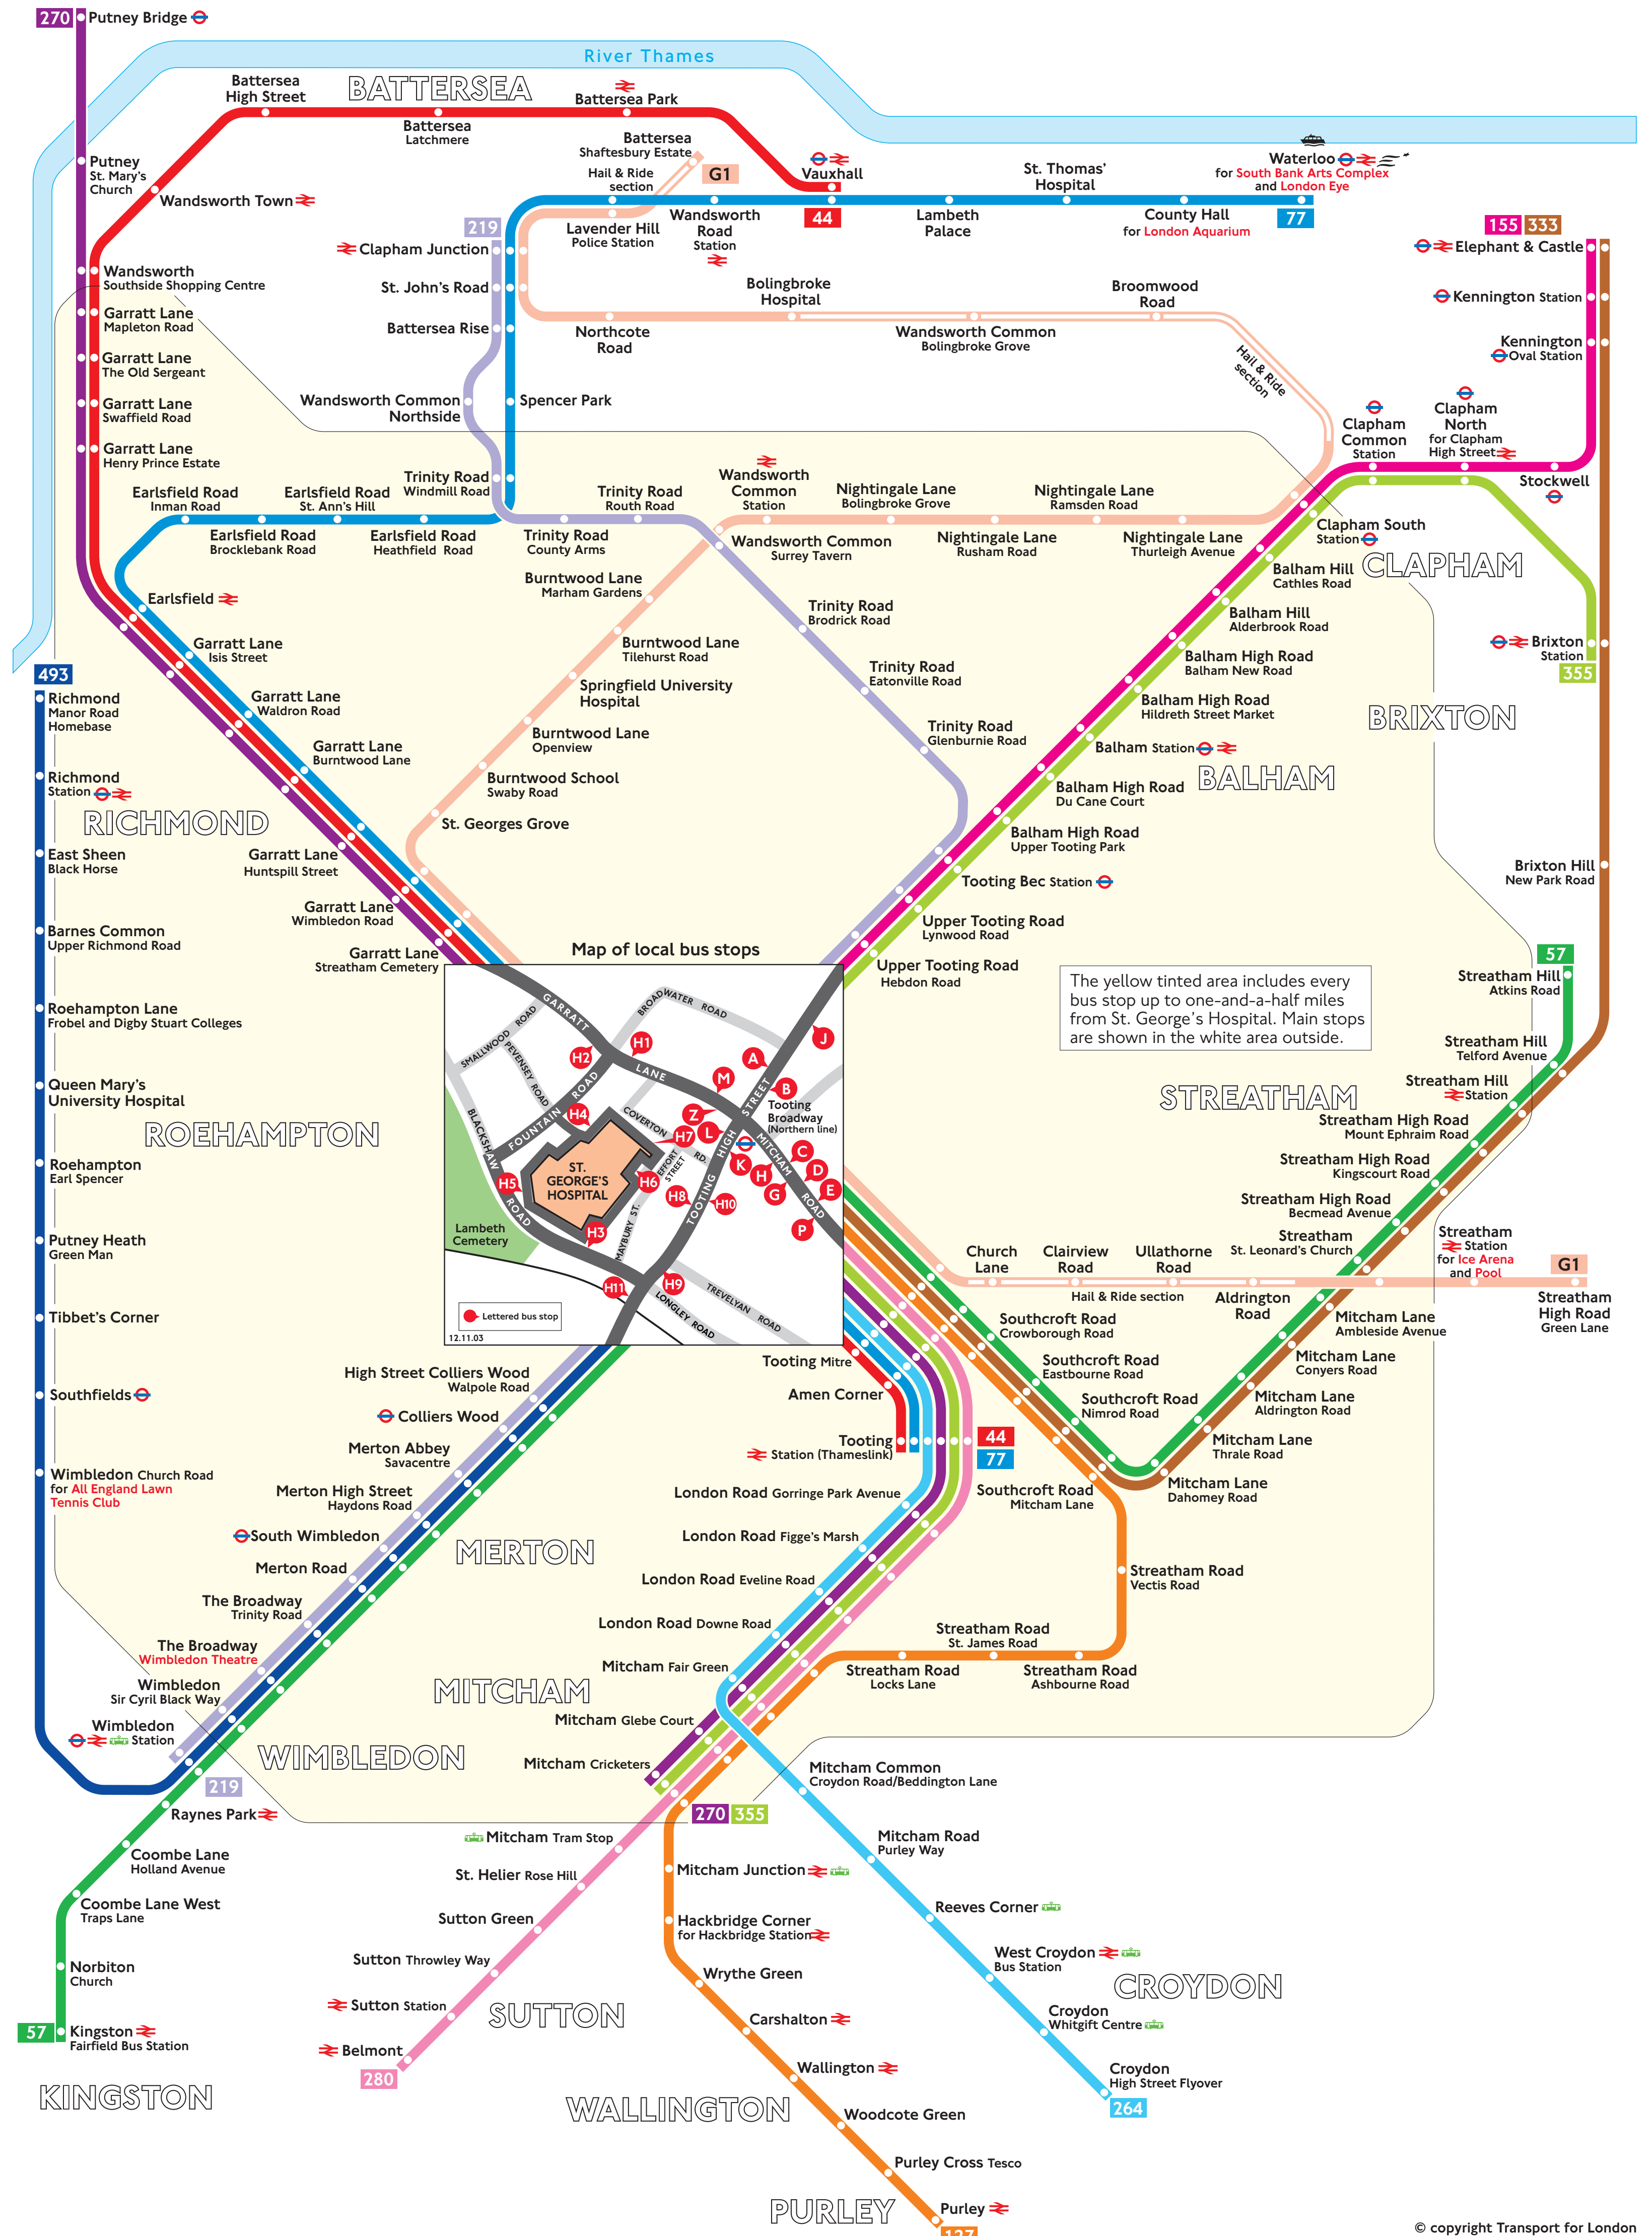

Destination	Bus service	Bus stops
A		
Aldington Road	G1	C M H H2 H4 H5 H6 H7
Aldwych	N44, N155	H H2 P Z, A L H H2 H
Amen Corner	44, 77, 270, N44, 57, 127, 333, N133, 264, N264, 280, 355	E M H, C, D L H H2 H, E L H H2 H, B F J
B		
Balham Station	155, 355, N155	A L H H2 H, A G P, A L H H2 H
Balham High Road	155, 355, N155	A L H H2 H, A G P, A L H H2 H
Bank	DLR, N133	C, K M H H2 H4 H5 H6 H7 H9 H10
Barnes Common	493	K M H H2 H4 H5 H6 H7 H9 H10
Battersea Latchmere	44, N44	H H2 P Z
Battersea Shaftesbury Estate	G1	H H2 H4 H5 H6 H7 P Z
Battersea Park	44, N44	H H2 P Z
Belmont	280	E L H H2 H
Bolingbroke Hospital	G1	H H2 H4 H5 H6 H7 P Z
Borough	N133	C
Brixton Station	333, N133, 355	C, A G
Burntwood Lane	G1	H H2 H4 H5 H6 H7 P Z
C		
Carshalton	127	C
Church Lane	G1	C M H H2 H4 H5 H6 H7
Clapham Common Station	155, 355, N155	A L H H2 H, A G P, A L H H2 H
Clapham Junction	77, 219, G1	H H2 P Z, A H H2 H, H H2 H4 H5 H6 H7 P Z
Clapham North	155, 355, N155	A L H H2 H, A G P, A L H H2 H
Clapham South Station	155, 355, G1	A L H H2 H, A G P, H H2 H4 H5 H6 H7 P Z
Colliers Wood	57, 219, N155, 493	K H P 10 P, B J K H P 10, K M H H2 H4 H5 H6 H7 H9 H10
E		
Earlsfield	44, 77, 270, N44	H H2 P Z
Earlsfield Road	77	H H2 P Z
East Sheen Black Horse	493	K M H H2 H4 H5 H6 H7 H9 H10
Elephant & Castle	155, 333, N133, N155	A L H H2 H, C, A L H H2 H
G		
Garratt Lane	44, 77, 270, N44	H H2 P Z
Garratt Lane Swaffield Road	44, 270, N44	H H2 P Z
Garratt Lane Streamham Cemetery and Wimbledon Road	G1	H H2 H4 H5 H6 H7 P Z
H		
Hackbridge Corner	127	C
K		
Kennington	155, 333, N133, N155	A L H H2 H, C, A L H H2 H
Kingston Fairfield Bus Station	57	K H P 10 P
L		
Lavender Hill Police Station	77, G1	H H2 P Z, H H2 H4 H5 H6 H7 P Z
Liverpool Street	N133	C
London Bridge	N133	C
London Road	264, N264, 270, N44, 280, 355	D L H H2 H, E M H, E L H H2 H, B F J

Destination	Bus service	Bus stops
M		
Merton Abbey Savacentre	57, 219, N155, 493	K H P 10 P, B J K H P 10, K M H H2 H4 H5 H6 H7 H9 H10
Merton High Street	57, 219, N155, 493	K H P 10 P, B J K H P 10, K M H H2 H4 H5 H6 H7 H9 H10
Mitcham	127, 270, N44, 280, 355	C, E M H, E L H H2 H, B F J
Mitcham Fair Green	127, 264, N264, 270, N44, 280, 355	C, D L H H2 H, E M H, E L H H2 H, B F J
Mitcham Tram stop	280, N44	E L H H2 H, E M H
Mitcham Common	264, N264	D L H H2 H
Mitcham Junction	127, 333, N133	C, C L H H2 H
Moorgate	N133	C
Morden	N155	B J K H P 10
N		
Nightingale Lane	G1	H H2 H4 H5 H6 H7 P Z
Norbiton Church	57	K H P 10 P
P		
Purley	127, 270, 280	C, H H2 P Z, H H2 H4 H5 H6 H7 P Z
Putney St. Mary's Church	270	H H2 P Z
Putney Bridge	270	H H2 P Z
Putney Heath Green Man	493	K M H H2 H4 H5 H6 H7 H9 H10
Q		
Queen Mary's University Hospital	493	K M H H2 H4 H5 H6 H7 H9 H10

Destination	Bus service	Bus stops
R		
Raynes Park	57	K H P 10 P
Reeves Corner	264, N264	D L H H2 H
Richmond Manor Road Homebase	493	K M H H2 H4 H5 H6 H7 H9 H10
Richmond Station	493	K M H H2 H4 H5 H6 H7 H9 H10
Roehampton Earl Spencer	493	K M H H2 H4 H5 H6 H7 H9 H10
S		
St. Georges Grove	G1	H H2 H4 H5 H6 H7 P Z
St. Helier Rose Hill	280, N44	E L H H2 H, E M H
St. Thomas' Hospital	77	H H2 P Z
Southcroft Road	57	K H P 10 P
Southfields	493, 127, 333, N133	C, K M H H2 H4 H5 H6 H7 H9 H10
South Wimbledon	57, 219, N155, 493	K H P 10 P, B J K H P 10, K M H H2 H4 H5 H6 H7 H9 H10
Springfield University Hospital	G1	H H2 H4 H5 H6 H7 P Z
Stockwell	155, N155	A L H H2 H, A L H H2 H
Streatham St. Leonard's Church	57, 333, N133, G1	C, C L H H2 H, C M H H2 H4 H5 H6 H7
Streatham High Road Green Lane	G1	C M H H2 H4 H5 H6 H7
Streatham Hill Atkins Road	57	C L H H2 H
Streatham Hill Station and Telford Avenue	57, 333, N133	C, C L H H2 H
Sutton Station	280, N44	E L H H2 H, E M H
Sutton Green	280, N44	E L H H2 H, E M H

Destination	Bus service	Bus stops
T		
Tooting Mitre	44, 77, 270, N44, 57, 127, 333, N133, 264, N264, 280, 355, G1	E M H, C L H H2 H, C, D L H H2 H, E L H H2 H, B F J, C M H H2 H4 H5 H6 H7
Tooting Station (Thameslink)	44, 77, 270, N44, 264, N264, 280, 355, G1	E M H, C L H H2 H, E L H H2 H, B F J, C M H H2 H4 H5 H6 H7
Tooting Bec Station	155, 219, 355, N155	A L H H2 H, A G, A L H H2 H
Trafalgar Square	N44	H H2 P Z
Trinity Road	219	A H H2 H
V		
Vauxhall	44, 77, N44	H H2 P Z
W		
Wallington	127	C
Wandsworth Southside Shopping Centre	44, 270, N44	H H2 P Z
Wandsworth Common Station	G1	H H2 H4 H5 H6 H7 P Z
Wandsworth Common Northside	219, 44, N44	A H H2 H, H H2 P Z
Waterloo	77	H H2 P Z
West Croydon	264, N264	D L H H2 H
Wimbledon Church Road for All England Lawn Tennis Club	493	K M H H2 H4 H5 H6 H7 H9 H10
Wimbledon Sir Cyril Black Way and Station	57, 219, 493	K H P 10 P, B J K H P 10, K M H H2 H4 H5 H6 H7 H9 H10
Woodcote Green	127	C
Wrythe Green	127	C